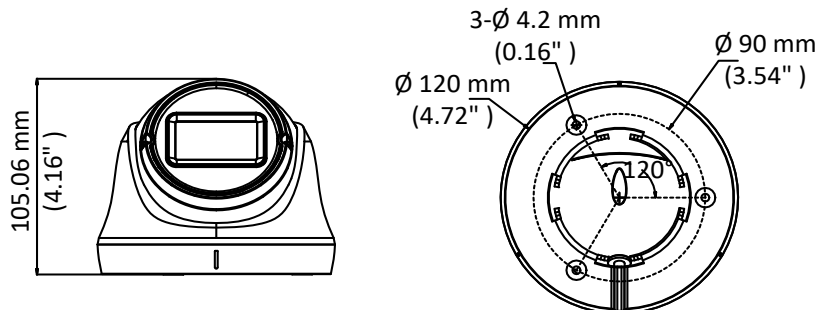

HWT-T310-VF 1 MP EXIR VF Turret Camera

Key Features

- 1 MP high-performance CMOS
- 1280 × 720 resolution
- 2.8 mm to 12 mm vari-focal lens
- Day/Night switch
- EXIR 2.0, smart IR, up to 40 m IR distance
- 4 in 1 video output (switchable TVI/AHD/CVI/CVBS)
- IP66

Specifications

Camera	
Image Sensor	1 MP CMOS image sensor
Signal System	PAL/NTSC
Resolution	1280 (H) × 720 (V)
Min. Illumination	0.01 Lux@(F1.2, AGC ON), 0 Lux with IR
Shutter Time	1/25 (1/30) s to 1/50,000 s
Lens	2.8 mm to 12 mm
Horizontal Field of View	70° to 22.3°
Lens Mount	Φ14
Day & Night	IR cut filter
Angle Adjustment	Pan: 0° to 360°, Tilt: 0° to 75°, Rotation: 0° to 360°
Synchronization	Internal synchronization
Video Frame Rate	PAL: 720p@25fps NTSC: 720p@30fps
Menu	
AGC	High/Middle/Low/Off
D/N Mode	Smart/Color/BW (Black and White)
BLC	Support
DWDR	Support
Language	English, Chinese
Functions	Sharpness, Contrast, Color Gain, DNR
Interface	
Video Output	1 HD analog output
Switch Button	TVI/AHD/CVI/CVBS
General	
Operating Conditions	-40 °C to 60 °C (-40 °F to 140 °F), Humidity: 90% or less (non-condensation)
Power Supply	12 VDC ±15%
Power Consumption	Max. 4.8 W
Protection Level	IP66
Material	Enclosure: Plastic Main Body: Metal
IR Range	Up to 40 m
Dimensions	∅ 120 mm × 105.06 mm (∅ 4.72" × 4.16")
Weight	450 g (0.99 lb.)

Order Model

HWT-T310-VF

Dimension

Accessories

DS-1273ZJ-130-TRL
Wall Mount

DS-1271ZJ-130-TRL
Pendant Mount

DS-1275ZJ-SUS
Vertical Pole Mount

DS-1276ZJ-SUS
Corner Mount