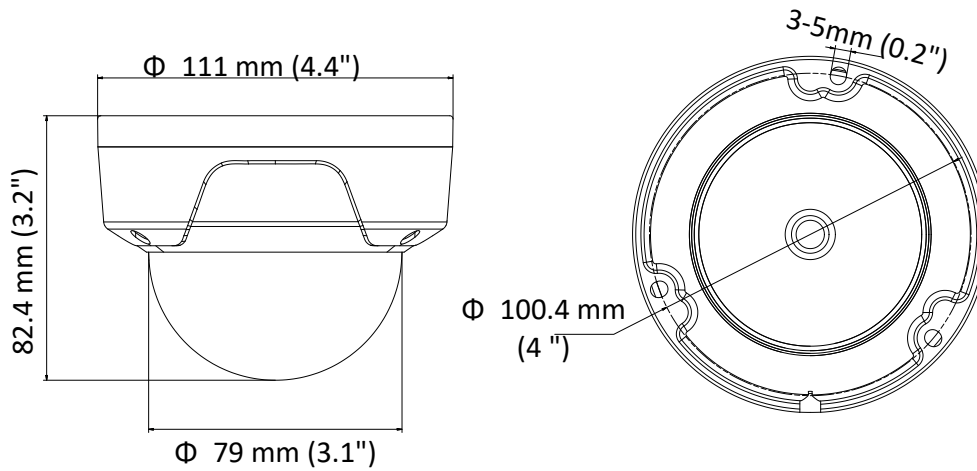

Client	iVMS-4200, Hik-Connect, iVMS-5200, iVMS-4500
Web Browser	IE8+, Chrome 31.0-44, Firefox 30.0-51, Safari 8.0+
<b>Interface</b>	
Communication Interface	1 RJ45 10M/100M self-adaptive Ethernet port
<b>General</b>	
Operating Conditions	-30 °C to 60 °C (-22 °F to 140 °F), humidity: 95% or less (non-condensing)
Power Supply	12 VDC ± 25%, 5.5 mm coaxial power plug PoE (802.3af, class 3)
Power Consumption and Current	12 VDC, 0.4 A, Max: 5 W PoE: (802.3af, 36 V to 57 V), 0.2 A to 0.1 A, Max: 6.5 W
Ingress Protection	IP67, IK10
Material	Without –M model: Bubble: plastic, front cover: plastic, bottom base: metal –M model: Bubble: plastic, front cover: metal, bottom base: metal
Dimensions	Camera: Ø 111 mm × 82.4 mm (Ø 4.4" × 3.2") With package: 134 mm × 134 mm × 108 mm (5.3" × 5.3" × 4.3")
Weight	Without –M model: Camera: Approx. 400 g (0.9 lb.) With package: Approx. 600 g (1.3 lb.) –M model: Camera: Approx. 460 g (1 lb.) With package: Approx. 660 g (1.5 lb.)

## Dimension